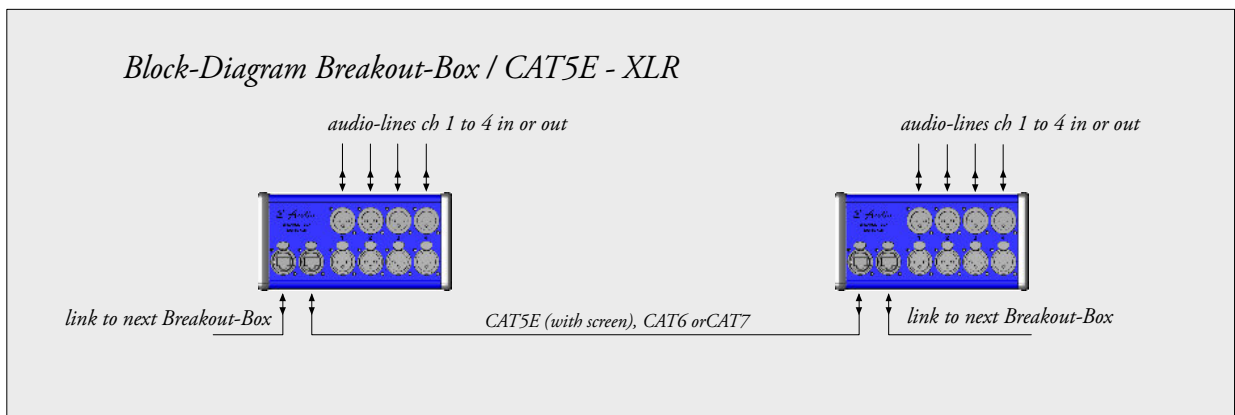

## Breakout-Box / CAT5E - XLR

If there is some need for analog audio-lines a free CAT5E, CAT6E or CAT7-Cable can be used with two CAT5E-XLR breakout-boxes to feed 4 analog lines over a CAT5E, CAT6E or CAT7 cable.

Attention: No switches nor network-ports are allowed in this signal-path! - It needs a straight 1:1 cable-connection!!

Each box is equipped with two linked Cat5 connectors and 4 pairs of linked female & male XLR-connectors for 4 audio lines (audio in or out).

Block-Diagram Breakout-Box / CAT5E - XLR

Separation or Crosstalk vs Frequency

Measurement-Setup:  
 Cable Length: 80m  
 Cable Type: CAT5E

Color	Line Style	Comment
Magenta	Solid	CH1 to CH2
Magenta	Dot	CH2 to CH1
Blue	Solid	CH1 to CH3
Blue	Dot	CH3 to CH1
Cyan	Solid	CH1 to CH4
Cyan	Dot	CH4 to CH1