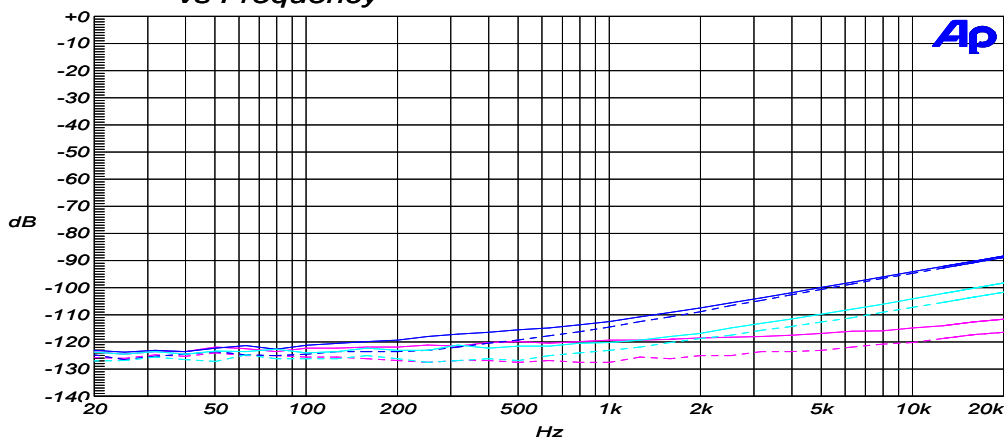

## Breakout-Box / CAT5E - XLR

If there is some need for analog audio-lines a free CAT5E, CAT6E or CAT7-Cable can be used with two CAT5E-XLR breakout-boxes to feed 4 analog lines over a CAT5E, CAT6E or CAT7 cable.

Block-Diagram Breakout-Box / CAT5E - XLR

Separation or Crosstalk vs Frequency

Measurement-Setup:  
 Cable Length: 80m  
 Cable Type: CAT5E

Color	Line Style	Comment
Magenta	Solid	CH1 to CH2
Magenta	Dot	CH2 to CH1
Blue	Solid	CH1 to CH3
Blue	Dot	CH3 to CH1
Cyan	Solid	CH1 to CH4
Cyan	Dot	CH4 to CH1